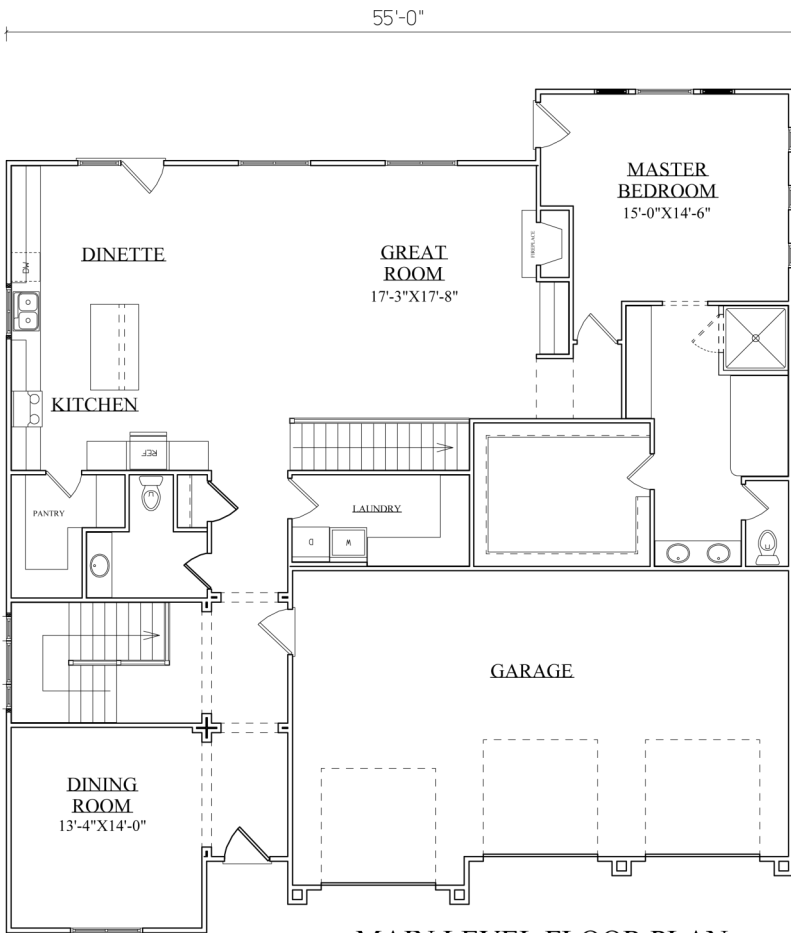

Chamborde

ALTERNATE FRONT

FRONT

MAIN LEVEL FLOOR PLAN
2121 SQ. FT. THIS LEVEL

UPPER LEVEL FLOOR PLAN
1294 SQ. FT. THIS LEVEL W/BONUS ROOM
BONUS ROOM 360 SQ. FT.