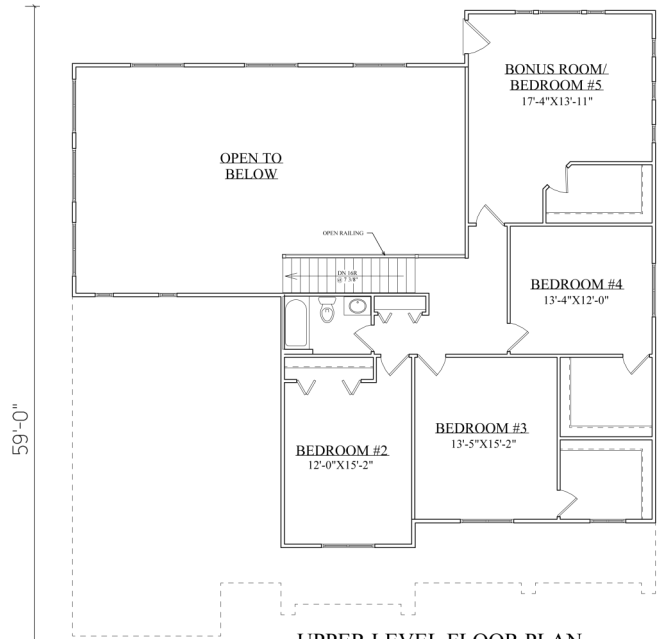

Chamborde

ALTERNATE FRONT

FRONT

MAIN LEVEL FLOOR PLAN
2121 SQ. FT. THIS LEVEL

UPPER LEVEL FLOOR PLAN
1294 SQ. FT. THIS LEVEL W/BONUS ROOM
BONUS ROOM 360 SQ. FT.